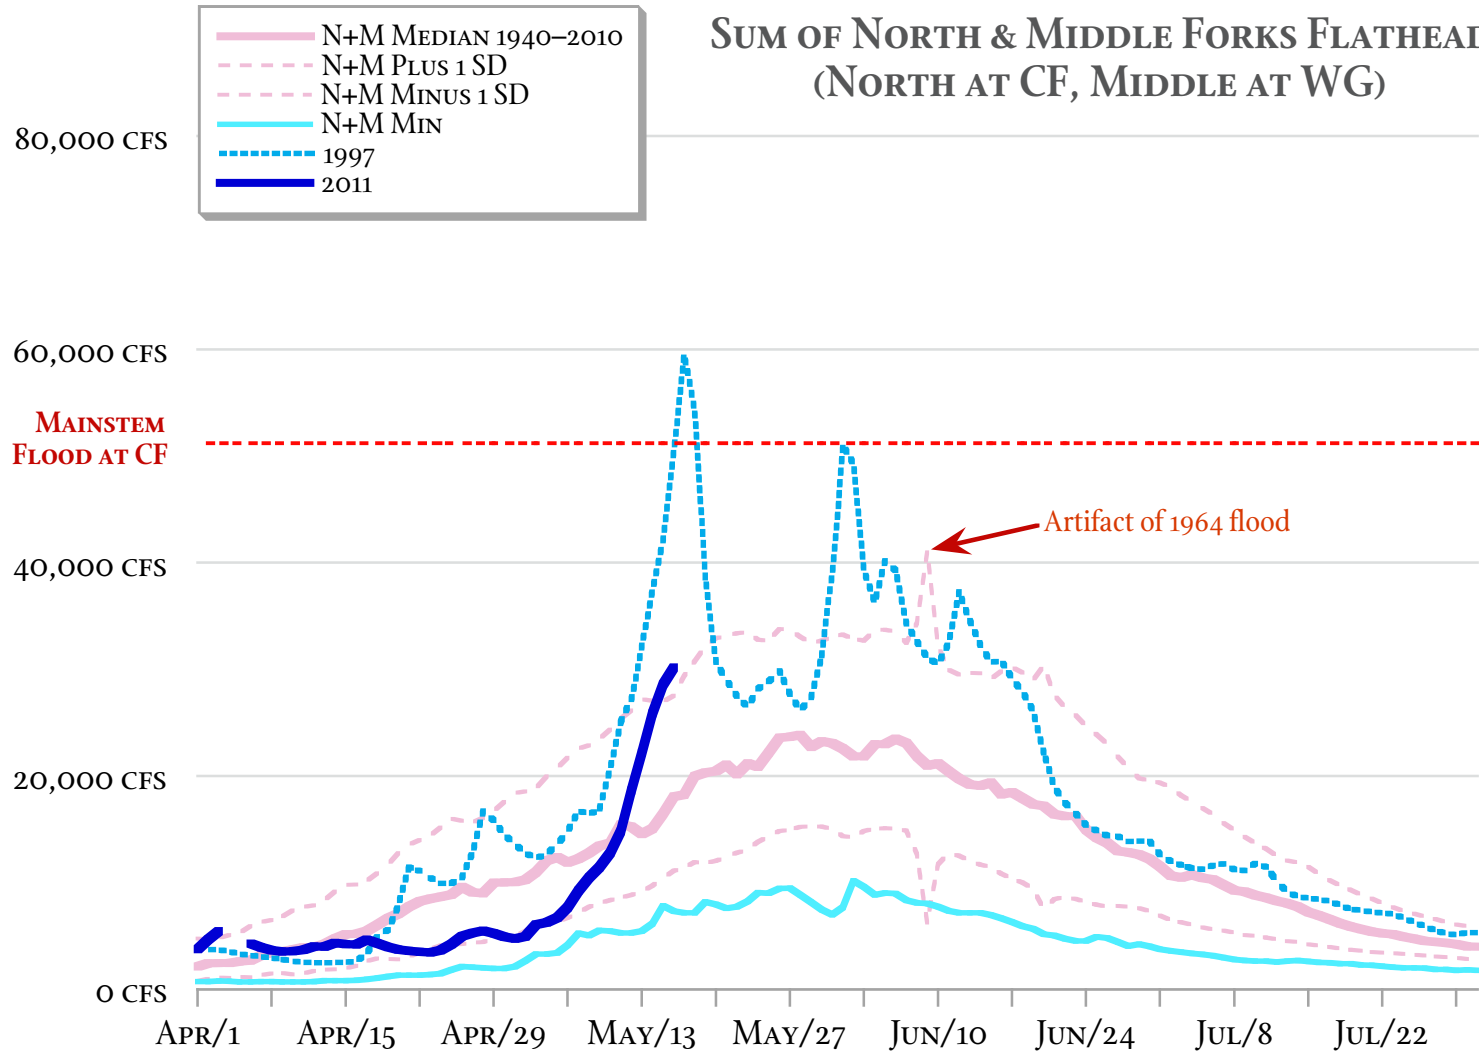

SUM OF NORTH & MIDDLE FORKS FLATHEAD (NORTH AT CF, MIDDLE AT WG)

By James Conner • USGS data • 2 May 2011