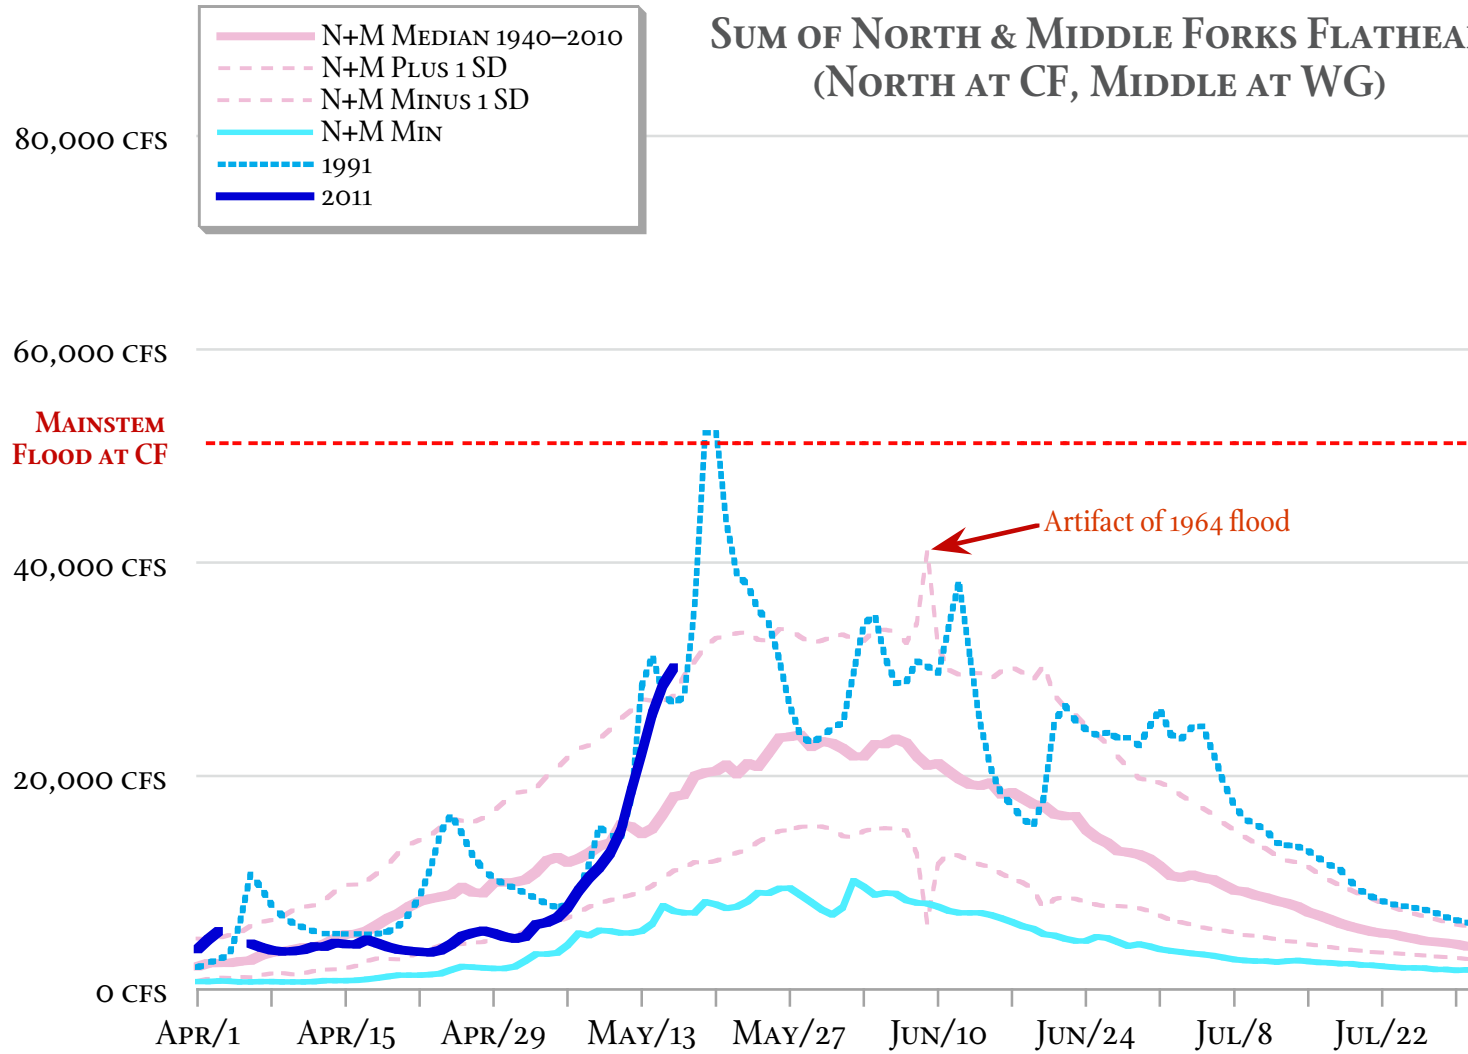

SUM OF NORTH & MIDDLE FORKS FLATHEAD (NORTH AT CF, MIDDLE AT WG)

By James Conner • www.flatheadmemo.com
USGS data • 17 May 2011