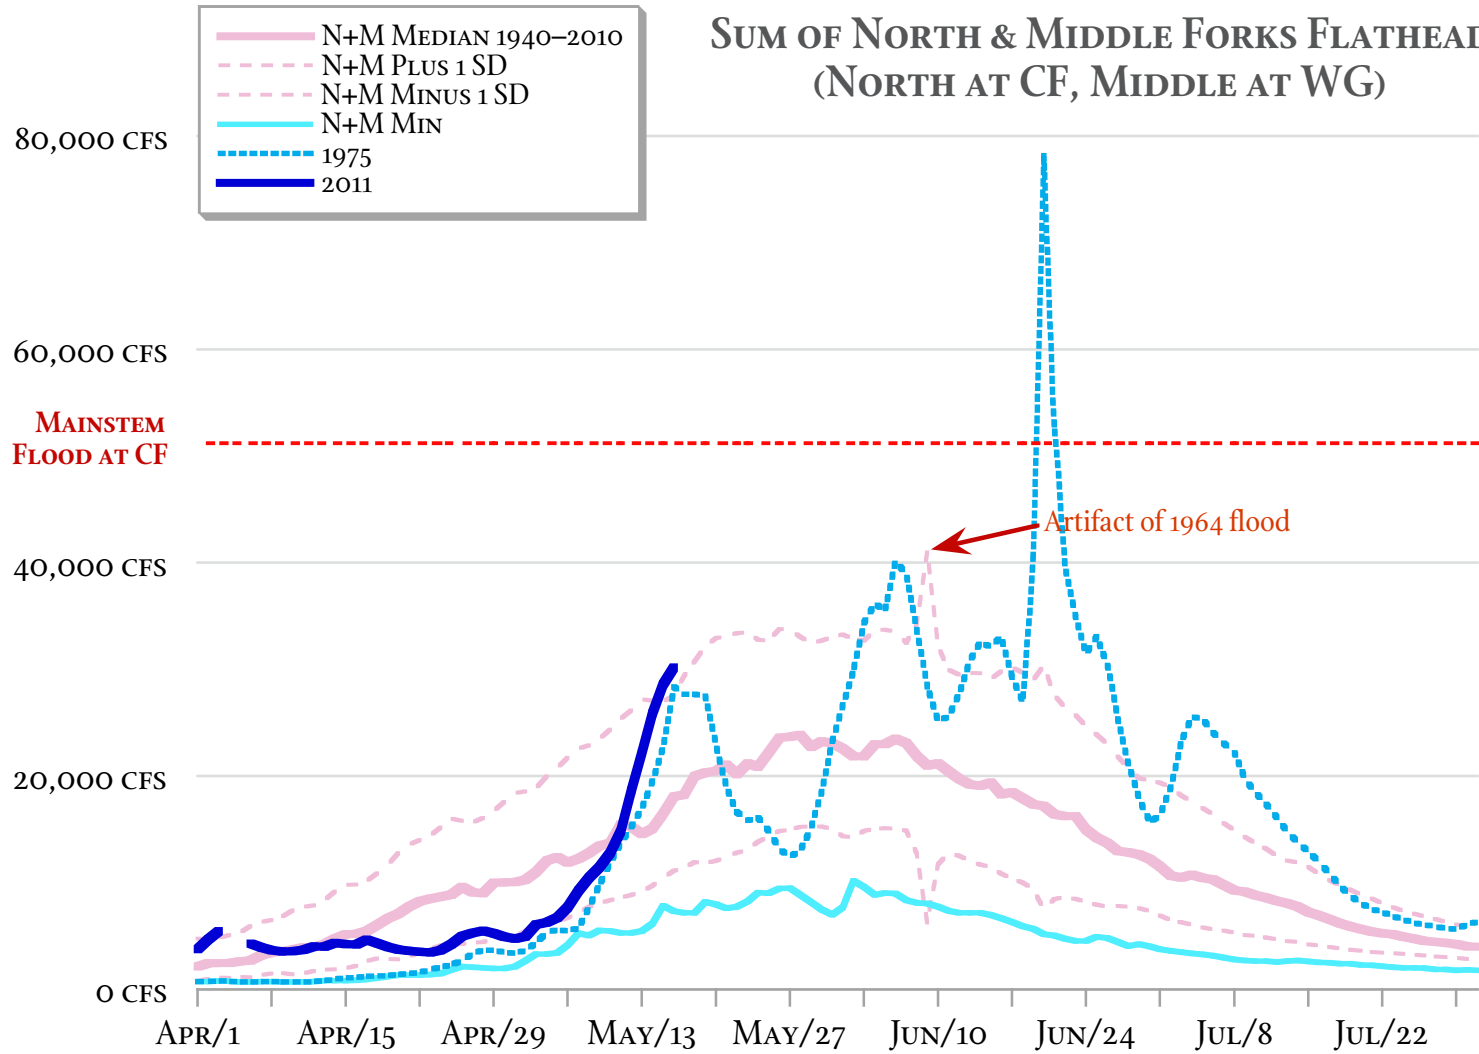

SUM OF NORTH & MIDDLE FORKS FLATHEAD (NORTH AT CF, MIDDLE AT WG)

By James Conner • www.flatheadmemo.com
USGS data • 17 May 2011