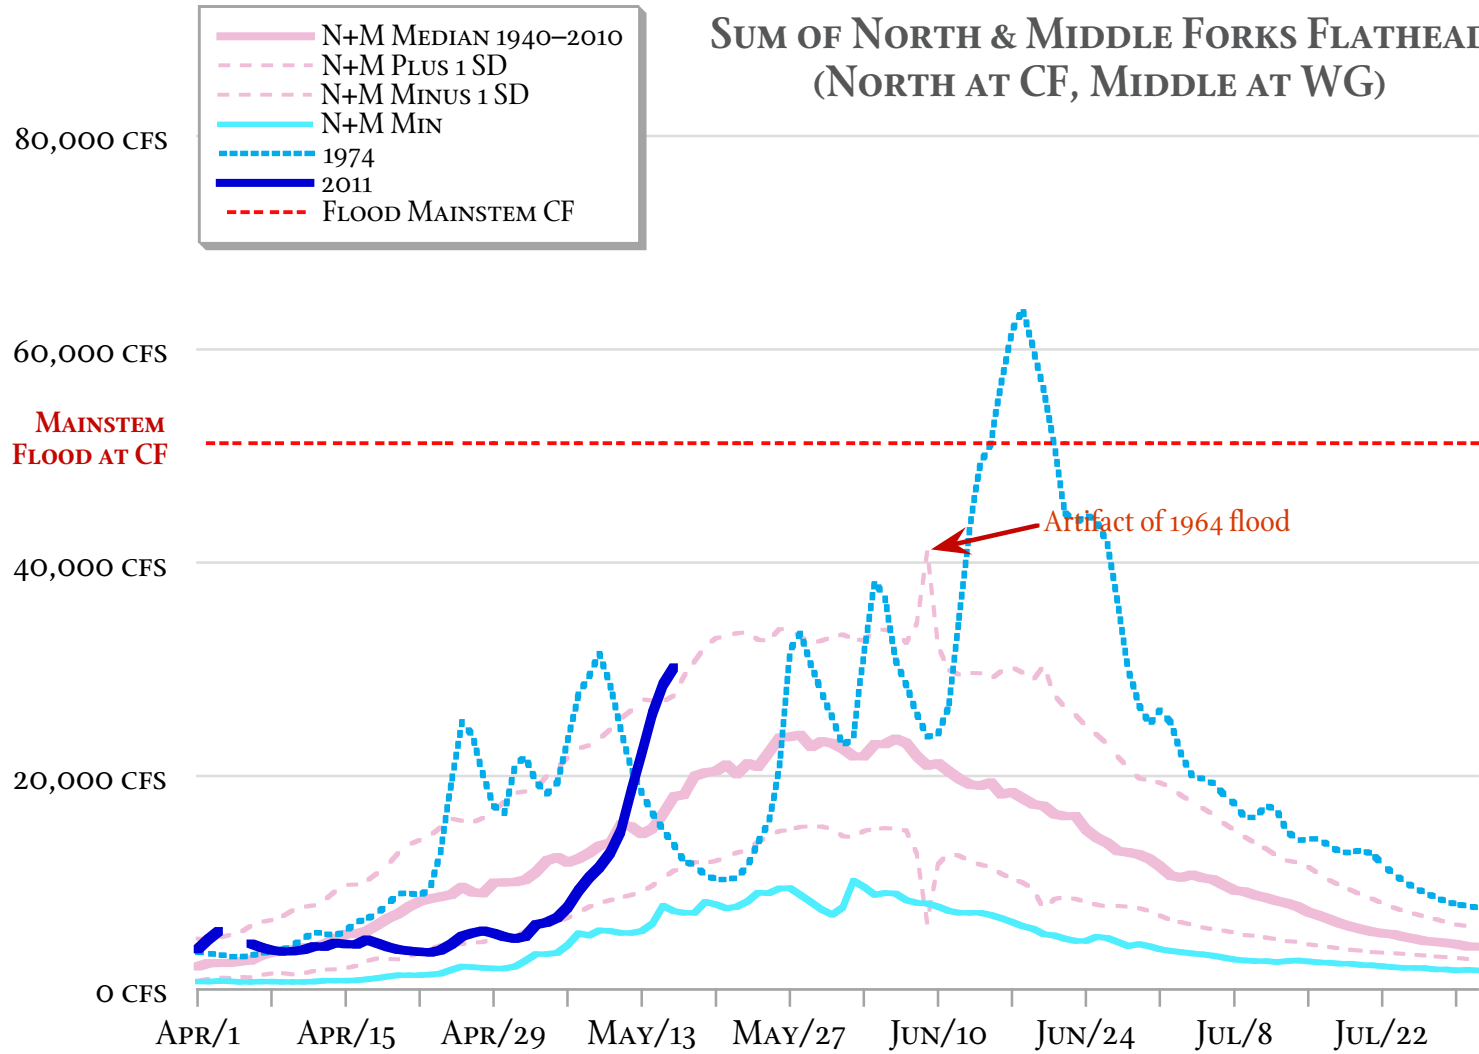

SUM OF NORTH & MIDDLE FORKS FLATHEAD (NORTH AT CF, MIDDLE AT WG)

By James Conner • www.flatheadmemo.com
USGS data • 17 May 2011