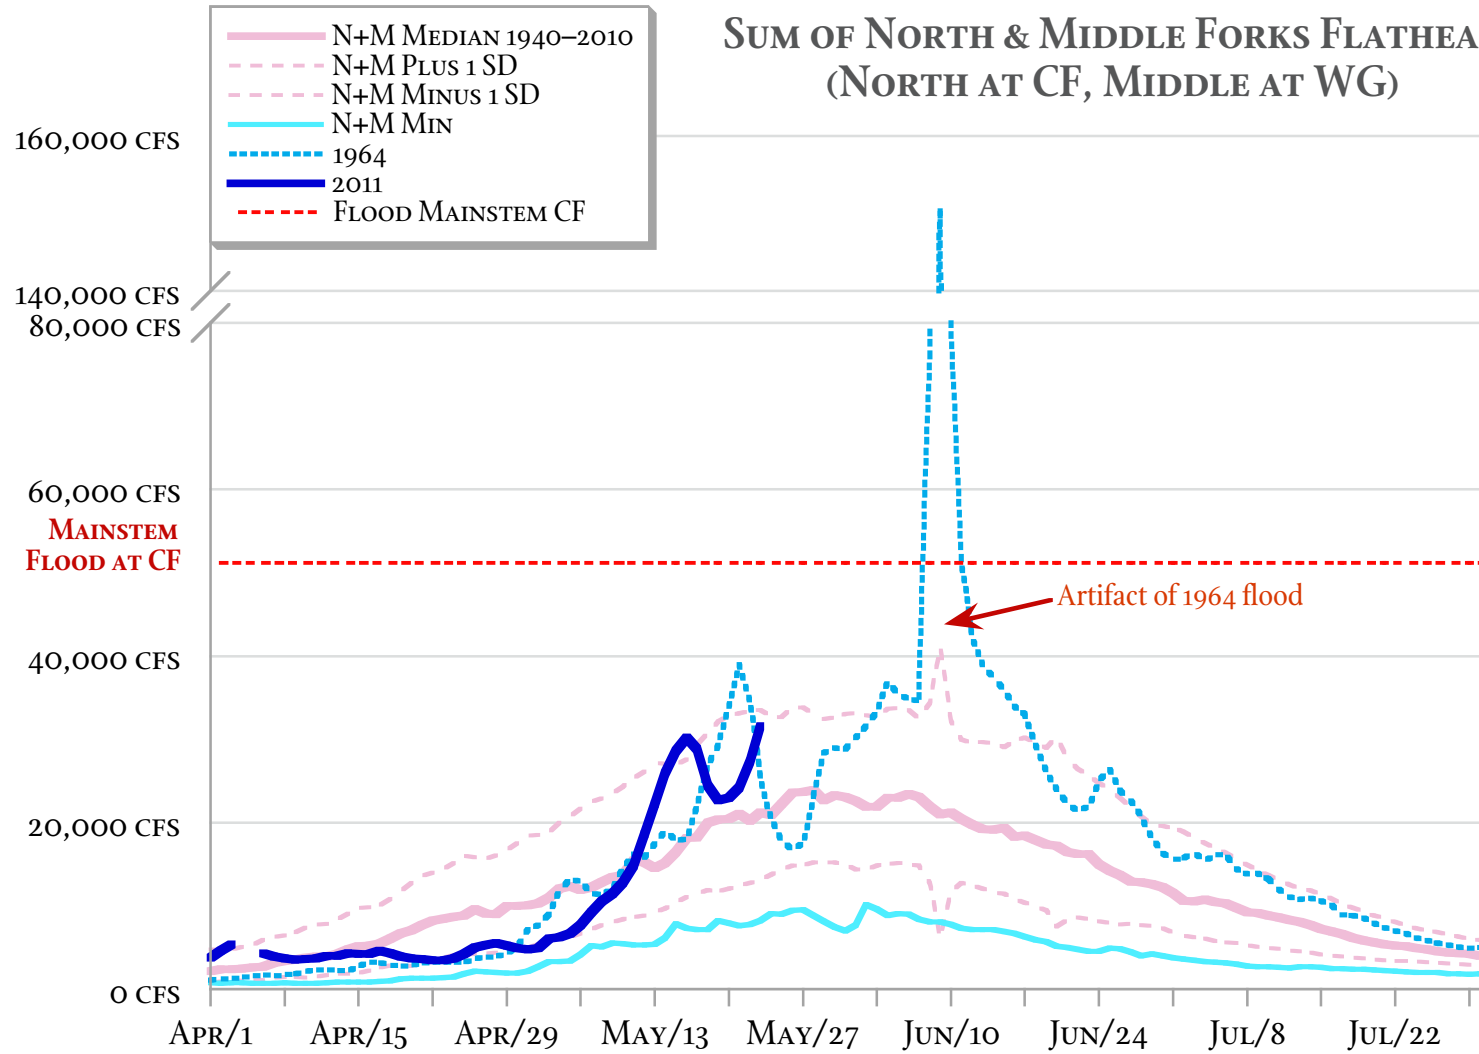

SUM OF NORTH & MIDDLE FORKS FLATHEAD (NORTH AT CF, MIDDLE AT WG)

By James Conner • www.flatheadmemo.com
USGS data • 24 May 2011