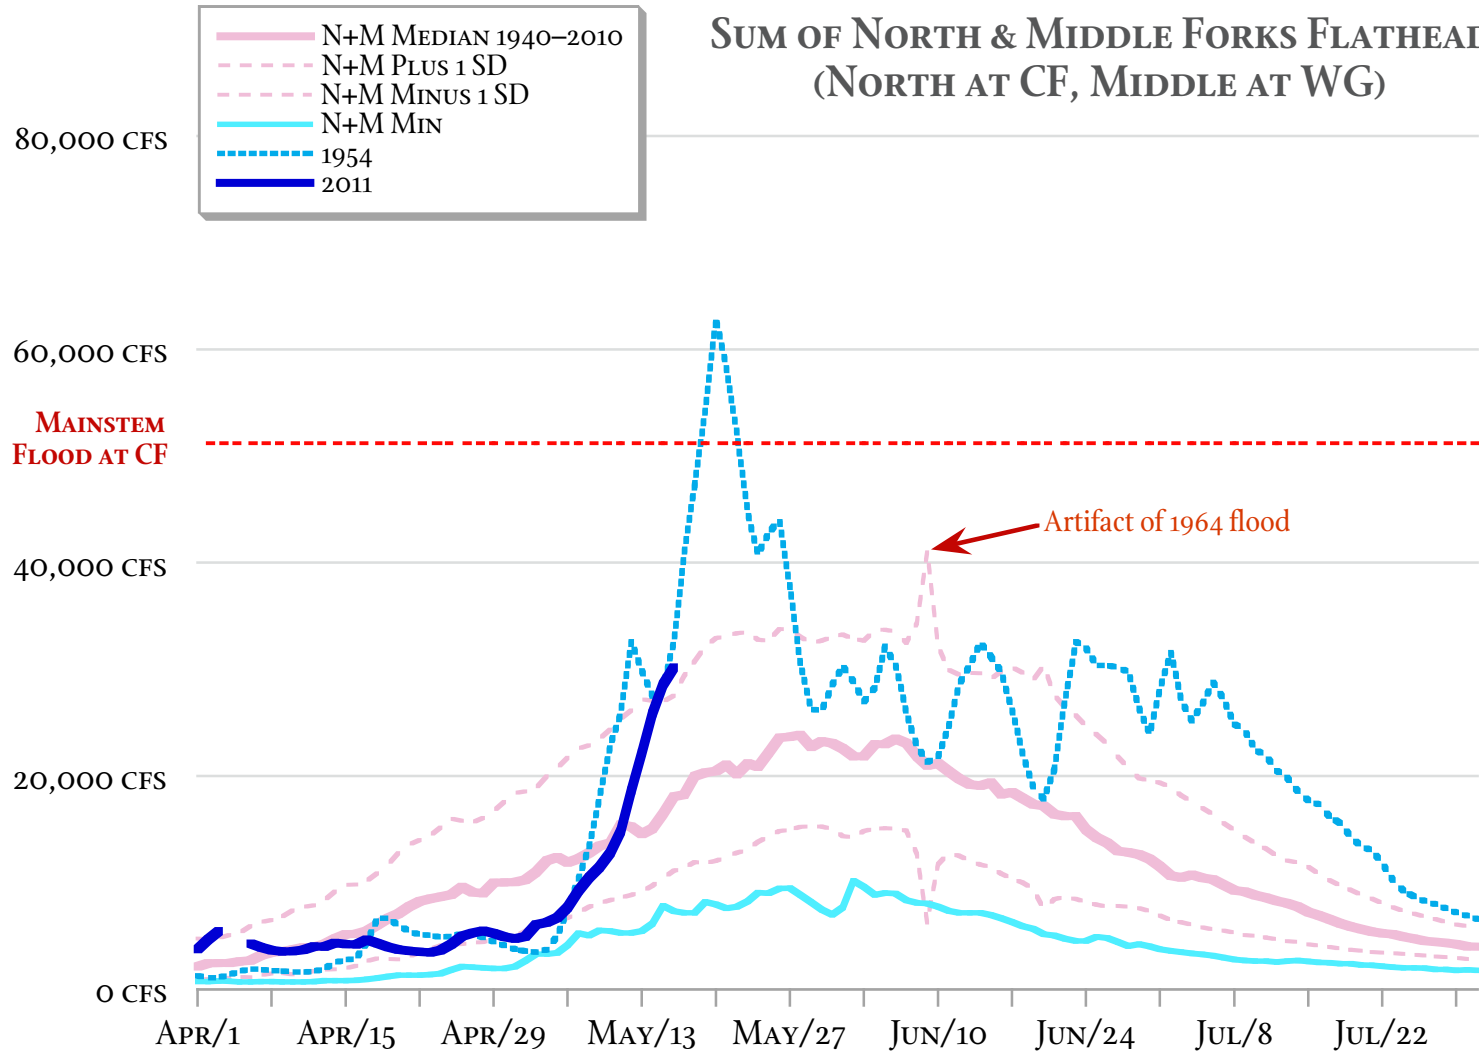

# SUM OF NORTH & MIDDLE FORKS FLATHEAD (NORTH AT CF, MIDDLE AT WG)

By James Conner • [www.flatheadmemo.com](http://www.flatheadmemo.com)  
USGS data • 17 May 2011