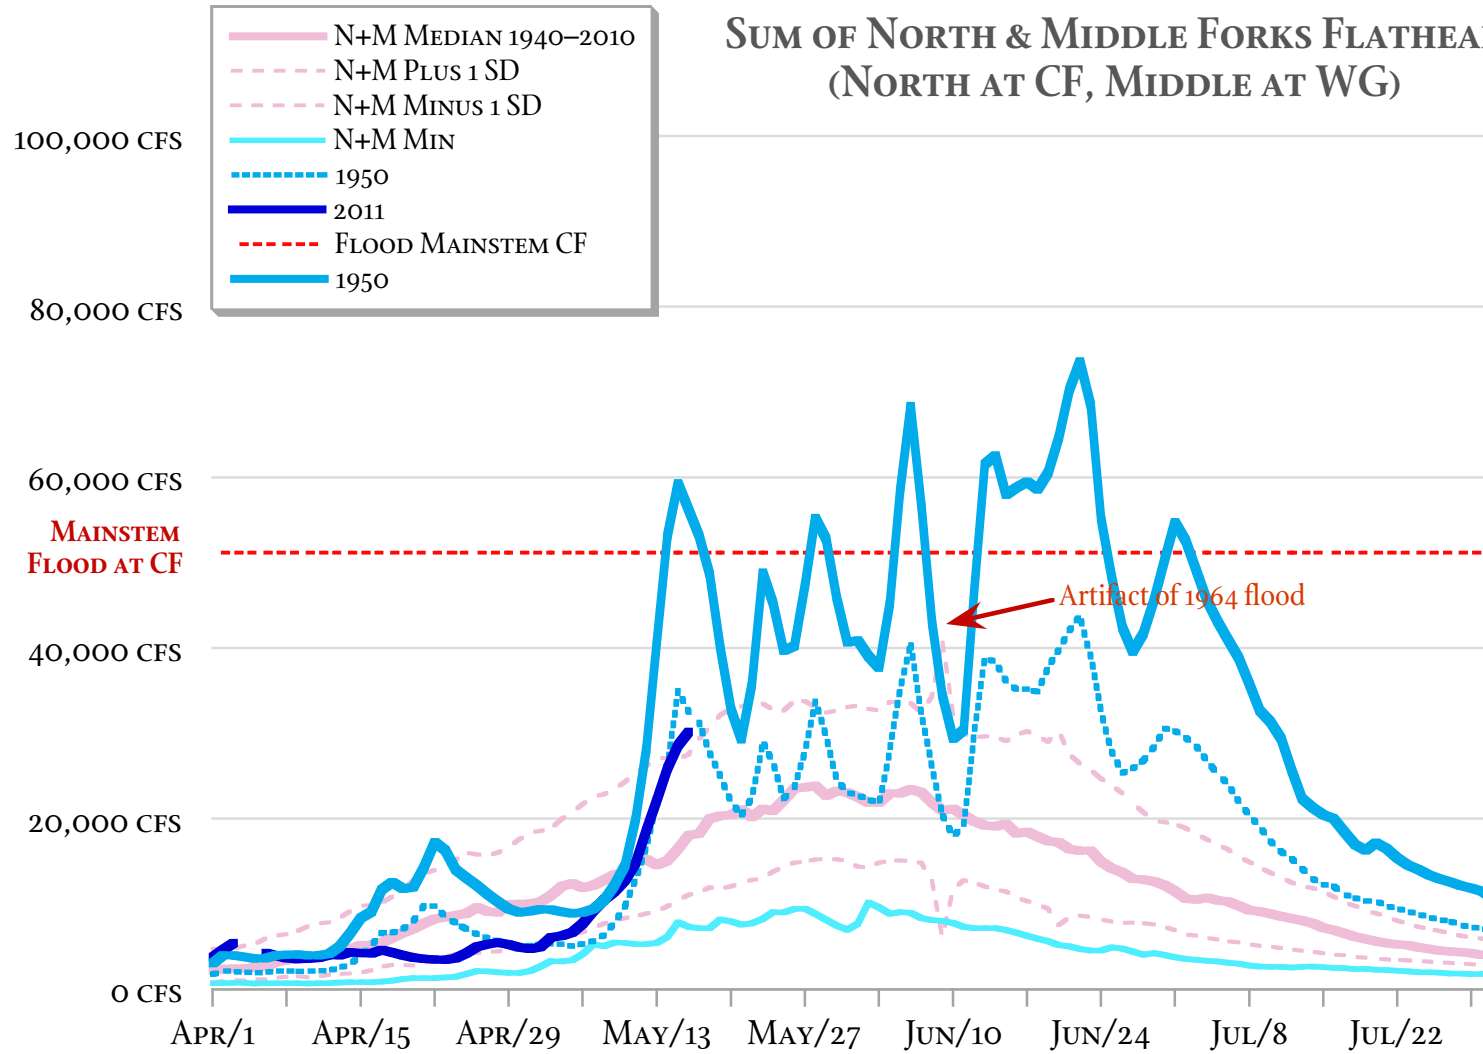

SUM OF NORTH & MIDDLE FORKS FLATHEAD (NORTH AT CF, MIDDLE AT WG)

By James Conner • www.flatheadmemo.com
USGS data • 17 May 2011