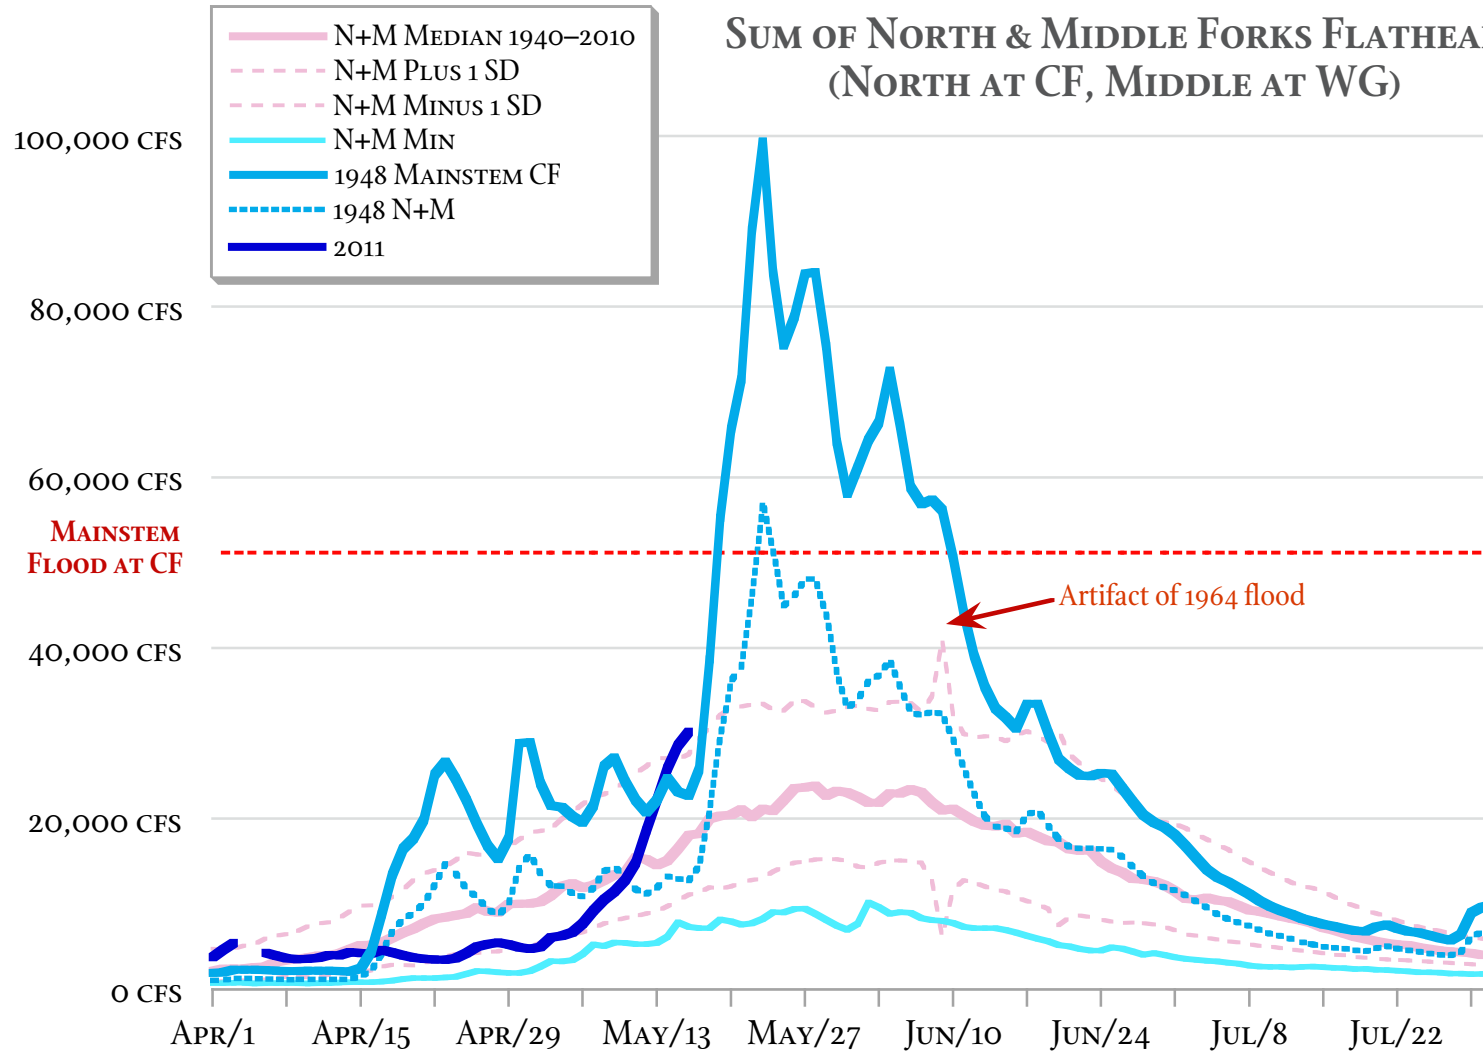

## SUM OF NORTH & MIDDLE FORKS FLATHEAD (NORTH AT CF, MIDDLE AT WG)

By James Conner • [www.flatheadmemo.com](http://www.flatheadmemo.com)  
USGS data • 17 May 2011