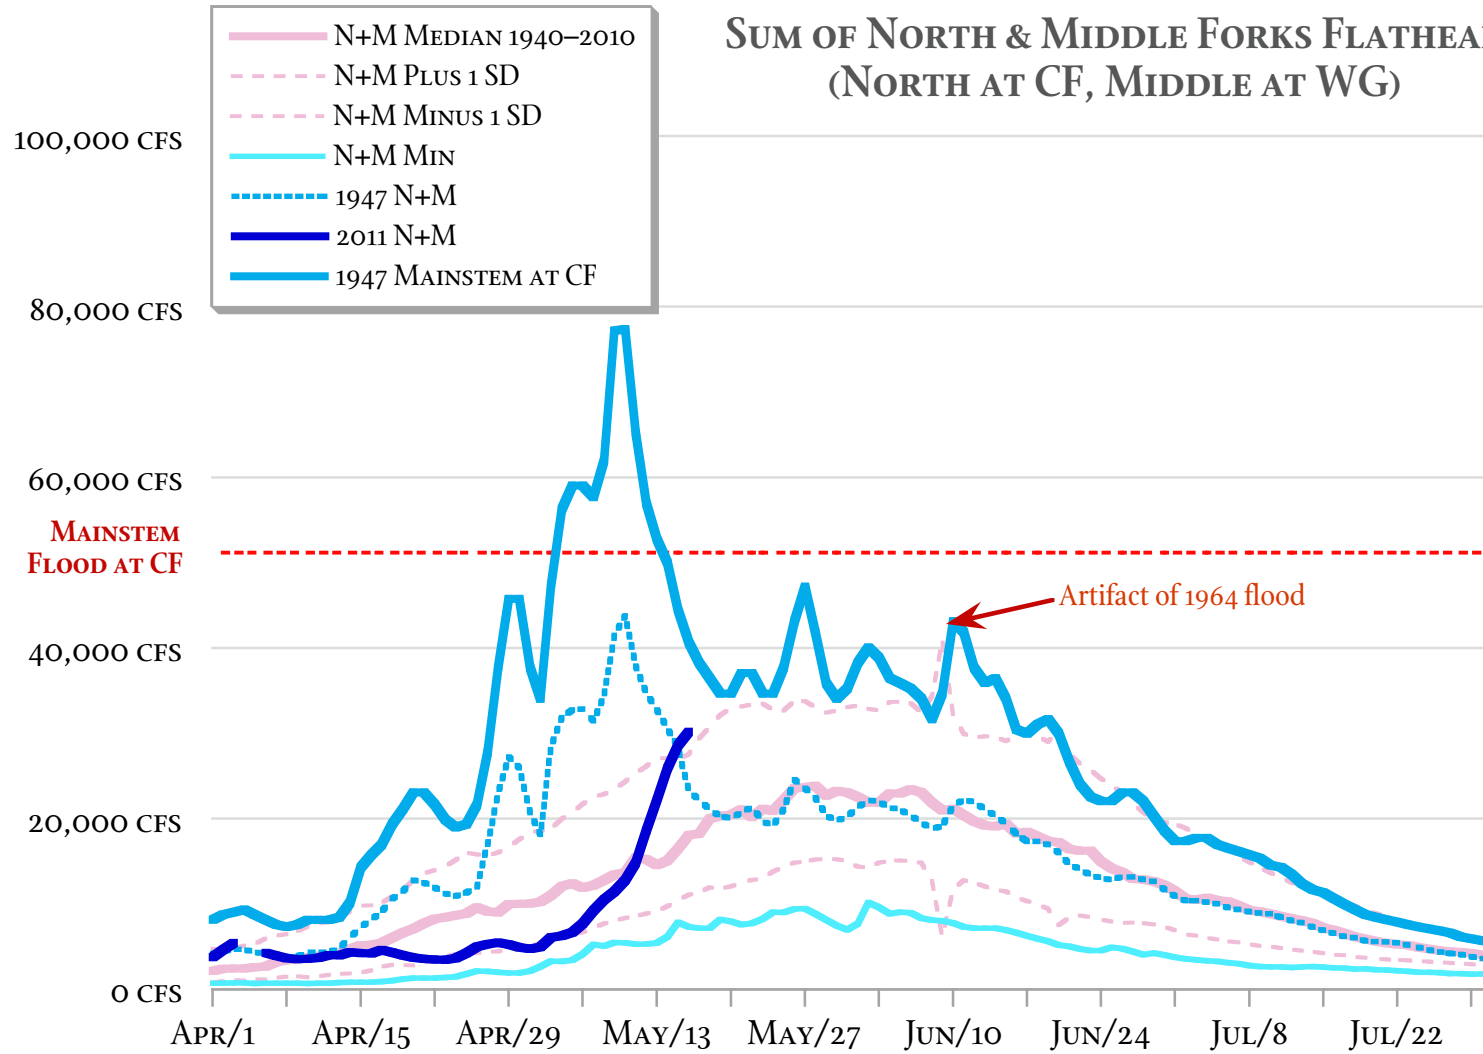

SUM OF NORTH & MIDDLE FORKS FLATHEAD (NORTH AT CF, MIDDLE AT WG)

By James Conner • www.flatheadmemo.com
USGS data • 17 May 2011